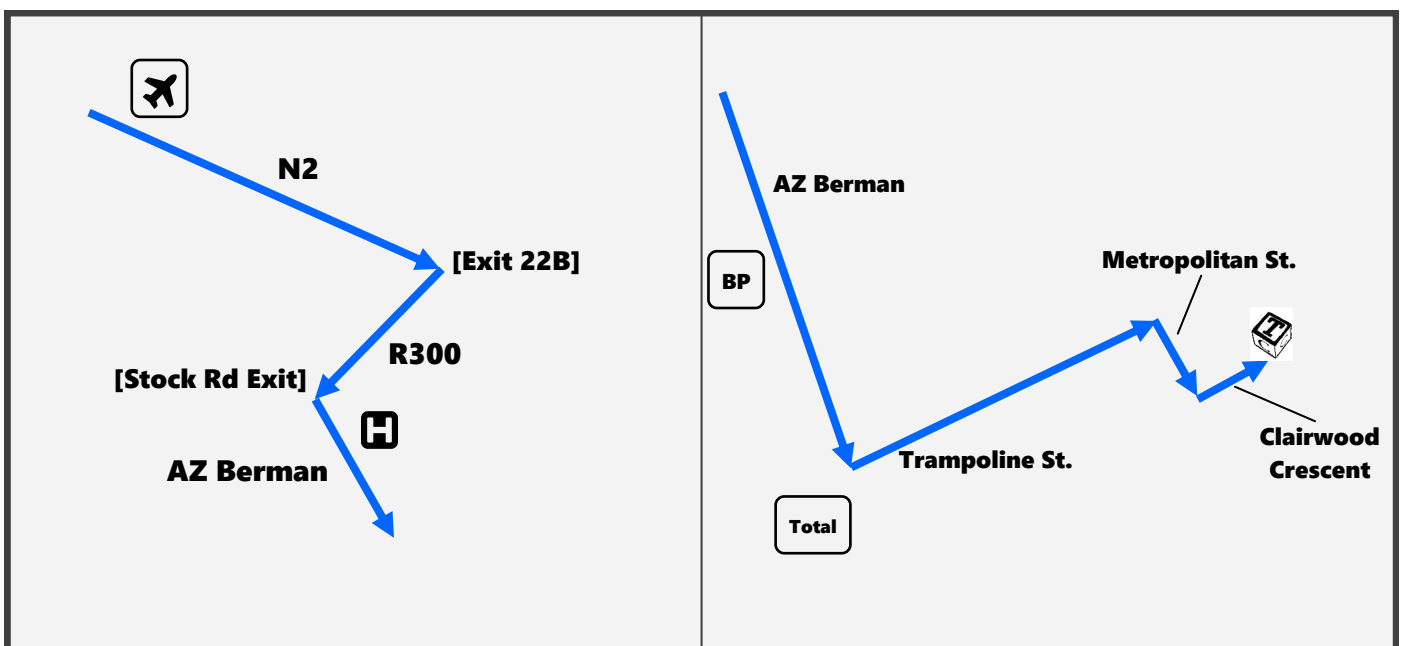

021 007 1960 or 072 194 4958